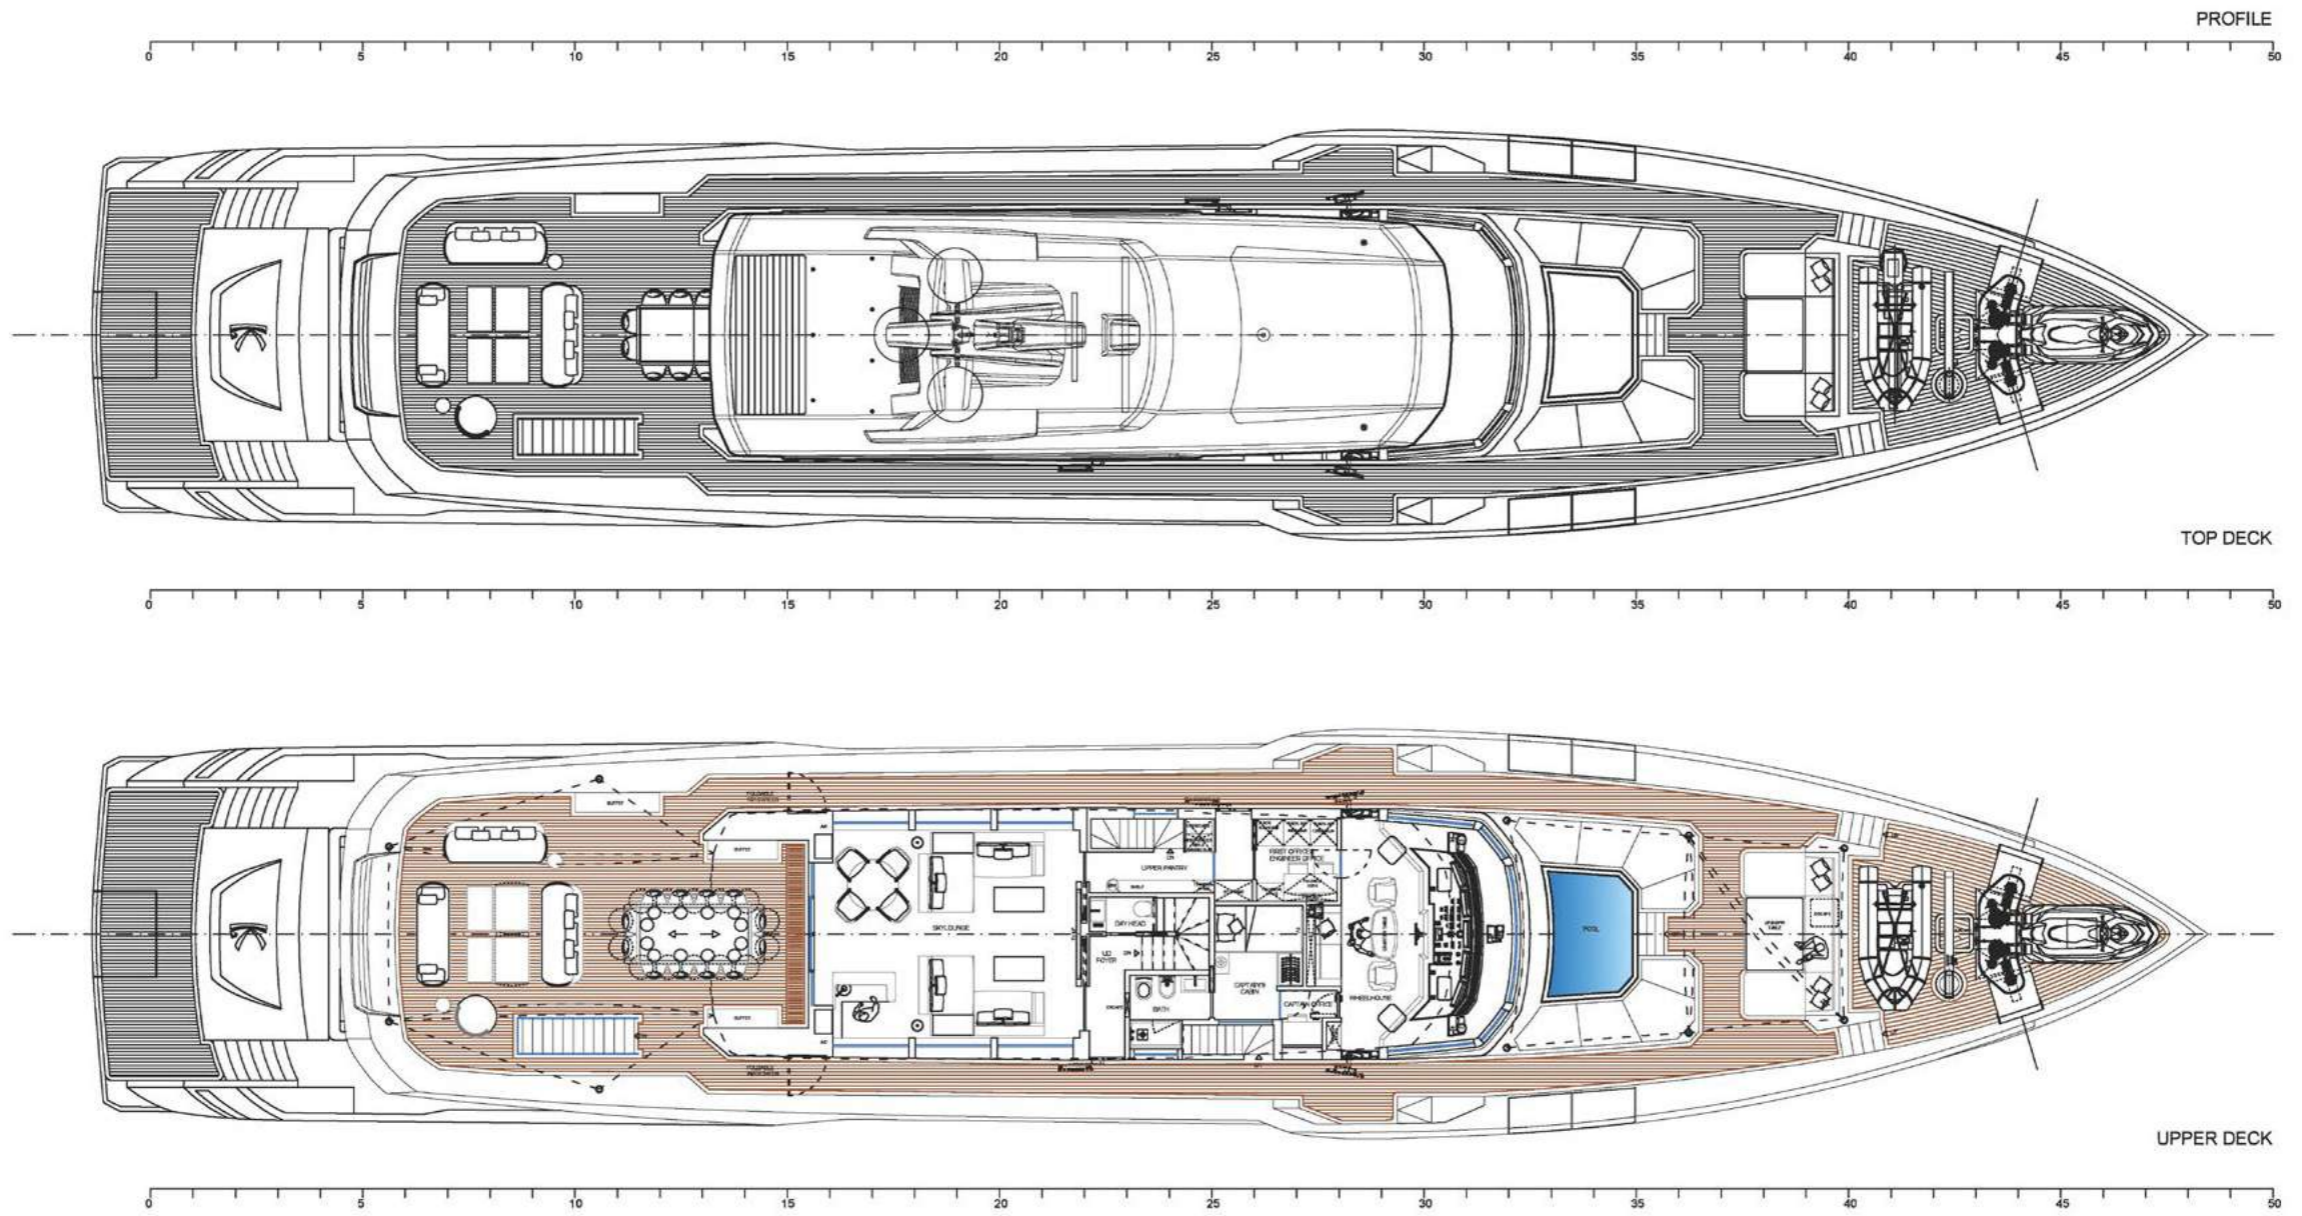

YACHT FOR CHARTER | K2 | 49.90M / 163' 9" | GENERAL ARRANGEMENT